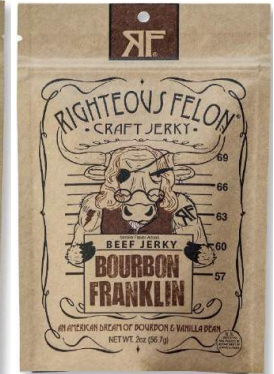

- RF Beef Jerky are hand made in small batches
- All beef sourced from Roseda Farms based in Monkton, MD
- All-Natural, Pasture Raised, Dry-Aged
- Black Angus Beef, raised without receiving growth hormones or antibiotics
- No MSG, Nitrite or Corn Syrup

ERFBB

ERFOH

ERFBF

RF Beef Jerky 8/2oz

- ERFBB Baby Blues BBQ
- ERFOH OG Hickory
- ERFBF Bourbon Franklin
- ERFVS Truffle –O Soldier
- ERFVB Victorious BIG
- ERFHE Habanero Escobar

Beer Shop / Service Counter Wooden Display (18 Units)